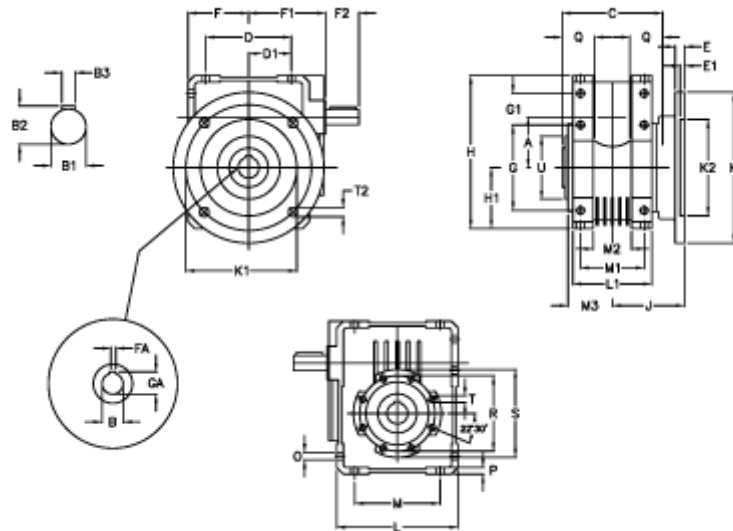

Article number: 3922110064500

Description: Worm gear with solid input shaft
W 110UFC1-64-HS unassembled

Measures

A = 110.10	Description = W110UFC-xx-P80 B5	G1 = 58.0	L = 250	Q = 45
B = 42	E = 20	GA = 45.3	L1 = 143	R = 165
B1 = 25	E1 = 12	H = 308.0	M = 184	S = 200
B2 = 28.0	F = 125.0	H1 = 125.0	M1 = 115	T = M12x19
B3 = 8	F1 = 157.0	J = 131.5	M2 = 69	T2 = 13.0
C = 155	F2 = 60	K = 280	M3 = 73.0	U = 130
D = 174.0	FA = 12	K1 = 230	O = 14.0	
D1 = 82.0	G = 184	K2 = 170	P = 14	